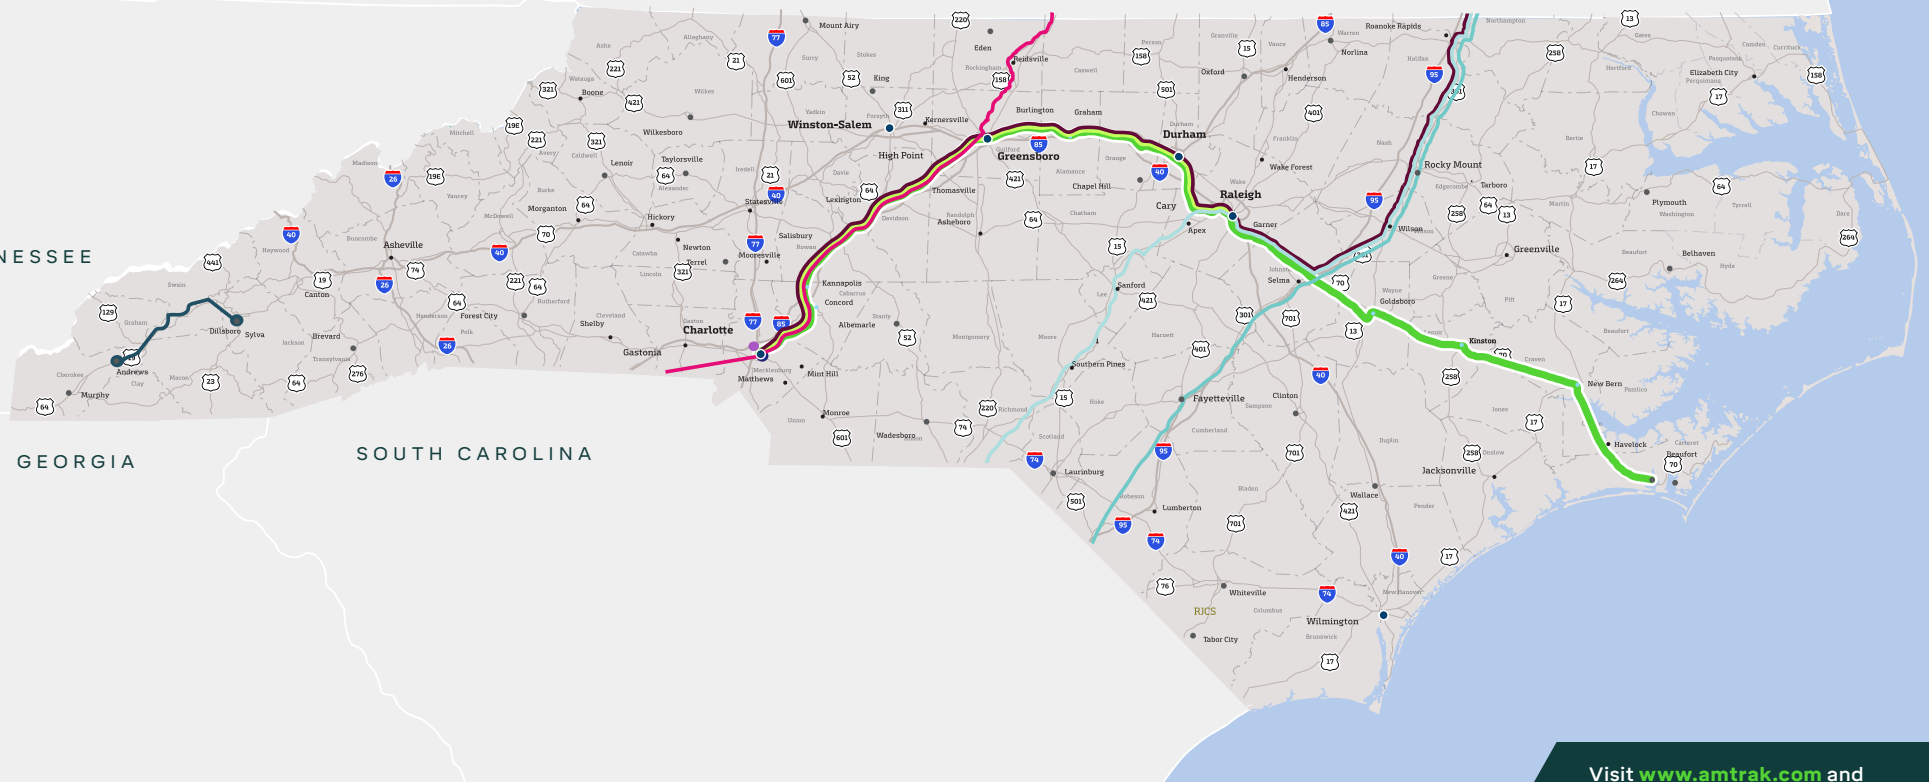

CORRIDOR MAP

PASSENGER ROUTES

- Carolinian
- Crescent
- Piedmont
- Palmetto/Silver Meteor
- Silver Star
- Great Smoky Mountains Railroad

WEST VIRGINIA

VIRGINIA

TENNESSEE

GEORGIA

SOUTH CAROLINA

Visit www.amtrak.com and www.ncbytrain.org for more information about passenger train routes in North Carolina